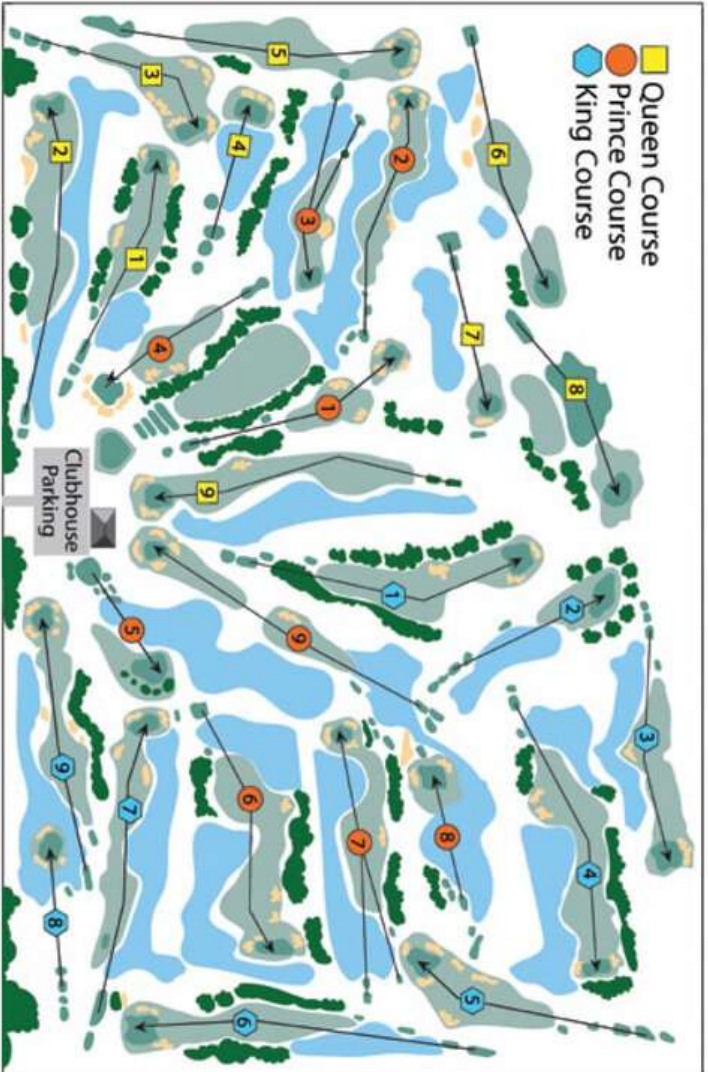

SCORER: _____

ATTEST: _____

DATE: _____

COURSE RATING/SLOPE

King/Queen	Queen/Prince	Prince/King
Black.....70.9/133	Black.....71.1/134	Black.....71.0/129
Blue.....68.7/125	Blue.....69.3/127	Blue.....69.4/123
White.....67.9/110	White.....68.0/113	White.....68.7/111
Yellow.....65.0/104	Yellow.....65.6/109	Yellow.....65.8/104
Red.....67.1/107	Red.....67.1/108	Red.....67.2/106

- LOCAL RULES & ETIQUETTE -

- USGA Rules govern all play.
- Keep carts 30 feet from all tees and greens.
- Player Assistants have the right to advance you a hole ahead in case of slow play.
- No outside alcohol allowed on premises.
- All environmentally sensitive areas are no entry and are played as a lateral hazard.

Sean Biggs
Director of Golf

Greg Coyne
GCSAA Superintendent

Call your order in on the course and we will have it ready at the turn!

**11460 Royal Tee Circle
Cape Coral, FL 33991
(239) 283-5522
www.caperoyalgolfclub.com**